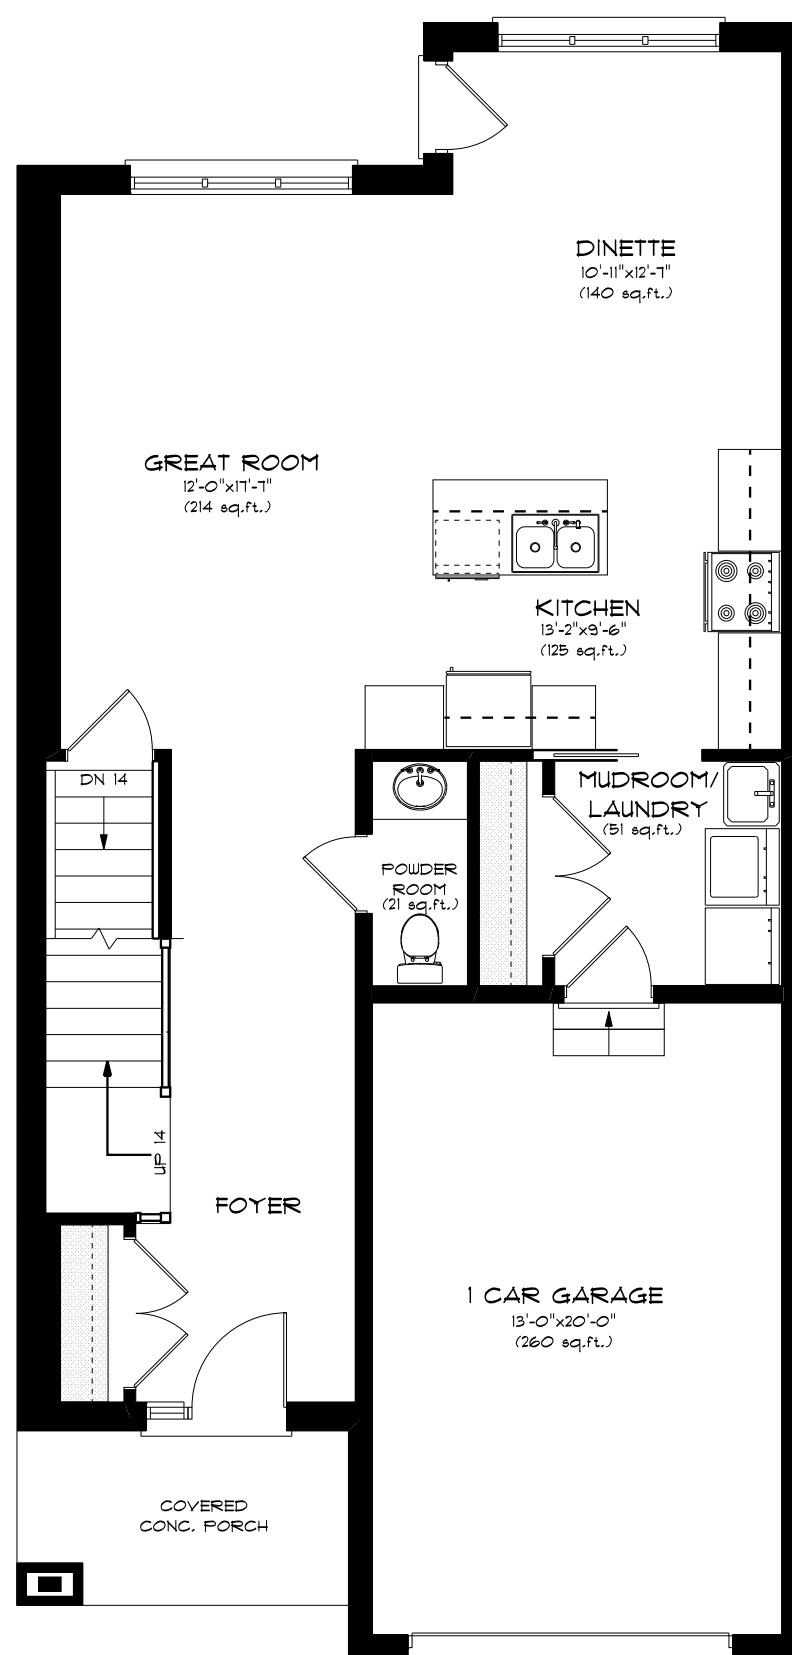

EAST STREET TOWNS UNIT 1

1,600 ft²
TOWNHOUSE
3 BDR 3 BATH

▲ SECOND FLOOR

▲ MAIN FLOOR

▲ BASEMENT

MORE SIMCOE HOMES HERE

EAST STREET TOWNS UNIT 2

1,600 ft²
TOWNHOUSE
3 B 3

▲ SECOND FLOOR

▲ MAIN FLOOR

▲ BASEMENT

MORE SIMCOE HOMES HERE

EAST STREET TOWNS UNIT 3

1,600 ft²
TOWNHOUSE
3 3

▲ SECOND FLOOR

▲ MAIN FLOOR

▲ BASEMENT

MORE SIMCOE HOMES HERE