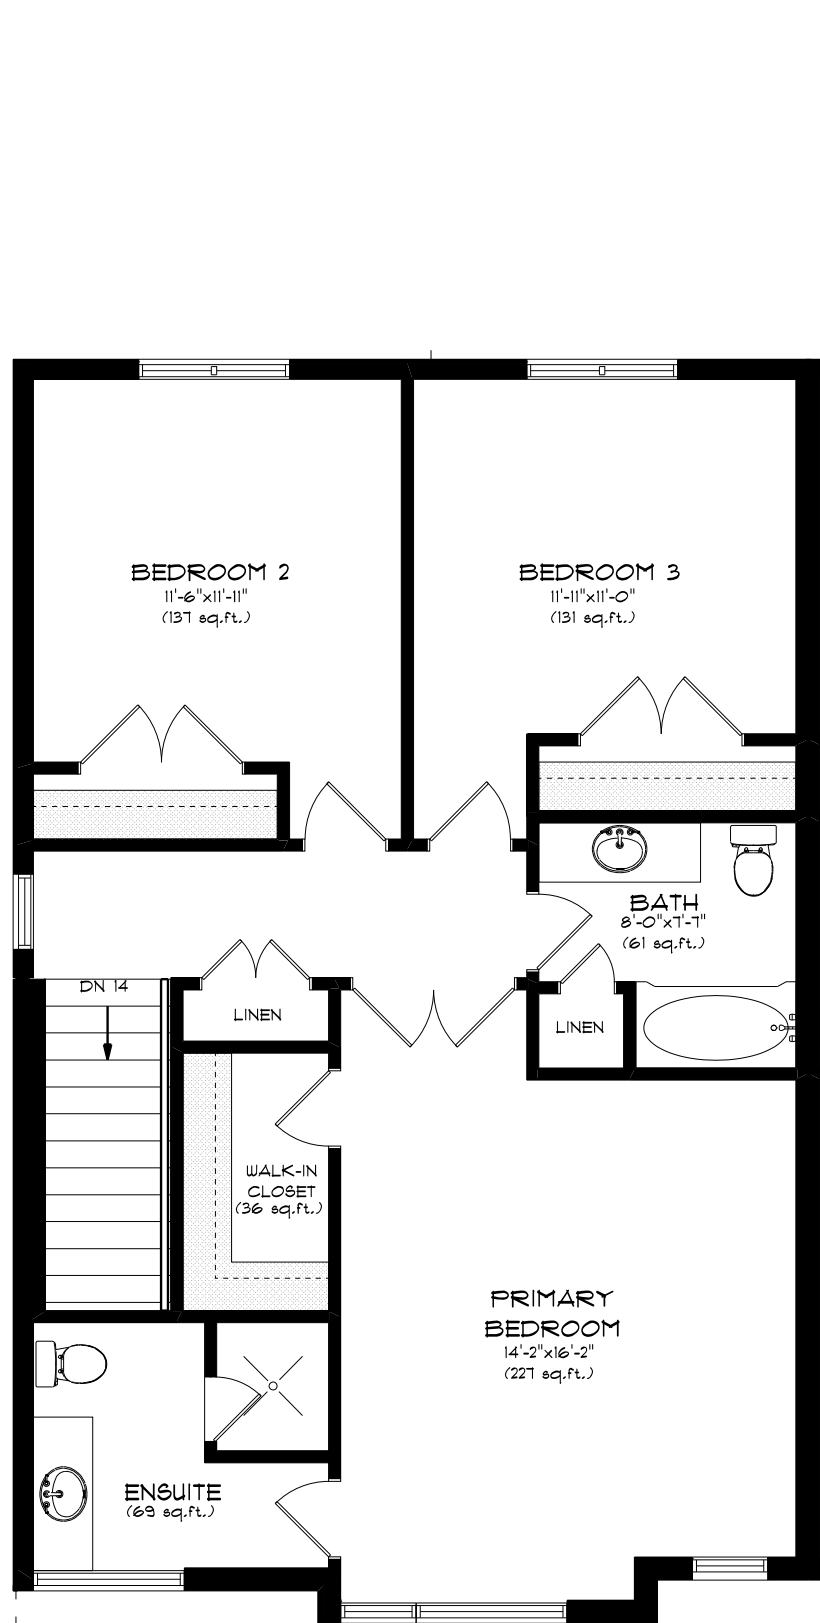

EAST STREET TOWNS UNIT 1

1,600 ft²
TOWNHOUSE
3 BDR 3 BATH

▲ SECOND FLOOR

▲ MAIN FLOOR

▲ BASEMENT

MORE SIMCOE HOMES HERE

EAST STREET TOWNS UNIT 2

1,600 ft²
TOWNHOUSE
3 B 3

▲ SECOND FLOOR

▲ MAIN FLOOR

▲ BASEMENT

MORE SIMCOE HOMES HERE

EAST STREET TOWNS UNIT 3

1,600 ft²
TOWNHOUSE
3 3

▲ SECOND FLOOR

▲ MAIN FLOOR