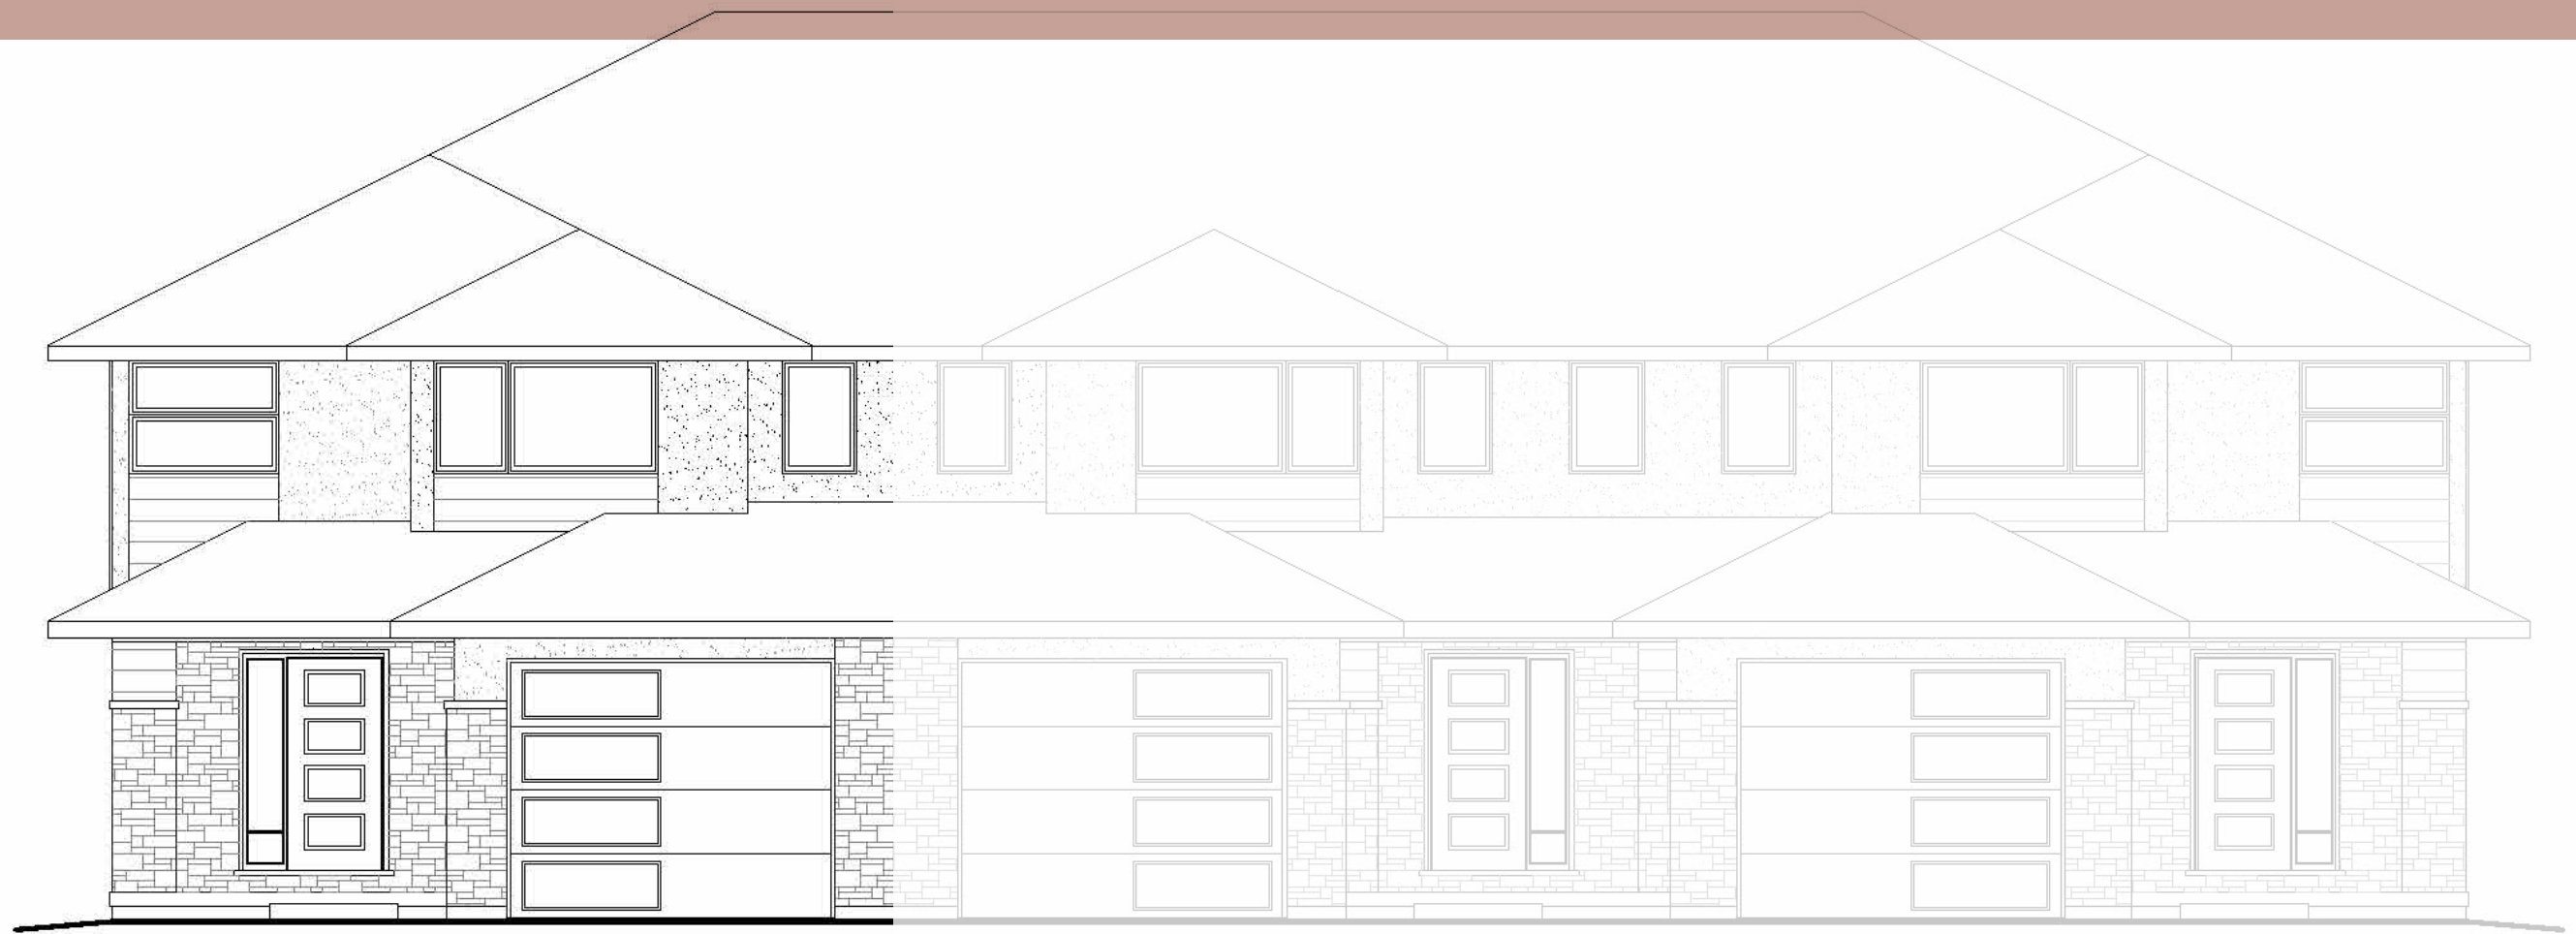

EAST STREET TOWNS UNIT 1

1,600 ft²
TOWNHOUSE
3 BDR 3 BATH

▲ SECOND FLOOR

▲ MAIN FLOOR

▲ BASEMENT

MORE SIMCOE HOMES HERE

EAST STREET TOWNS UNIT 2

1,600 ft²
TOWNHOUSE
3 B 3

▲ SECOND FLOOR

▲ MAIN FLOOR

▲ BASEMENT

MORE SIMCOE HOMES HERE

EAST STREET TOWNS UNIT 3

1,600 ft²
TOWNHOUSE
3 3

▲ SECOND FLOOR

▲ MAIN FLOOR

▲ BASEMENT

MORE SIMCOE HOMES HERE