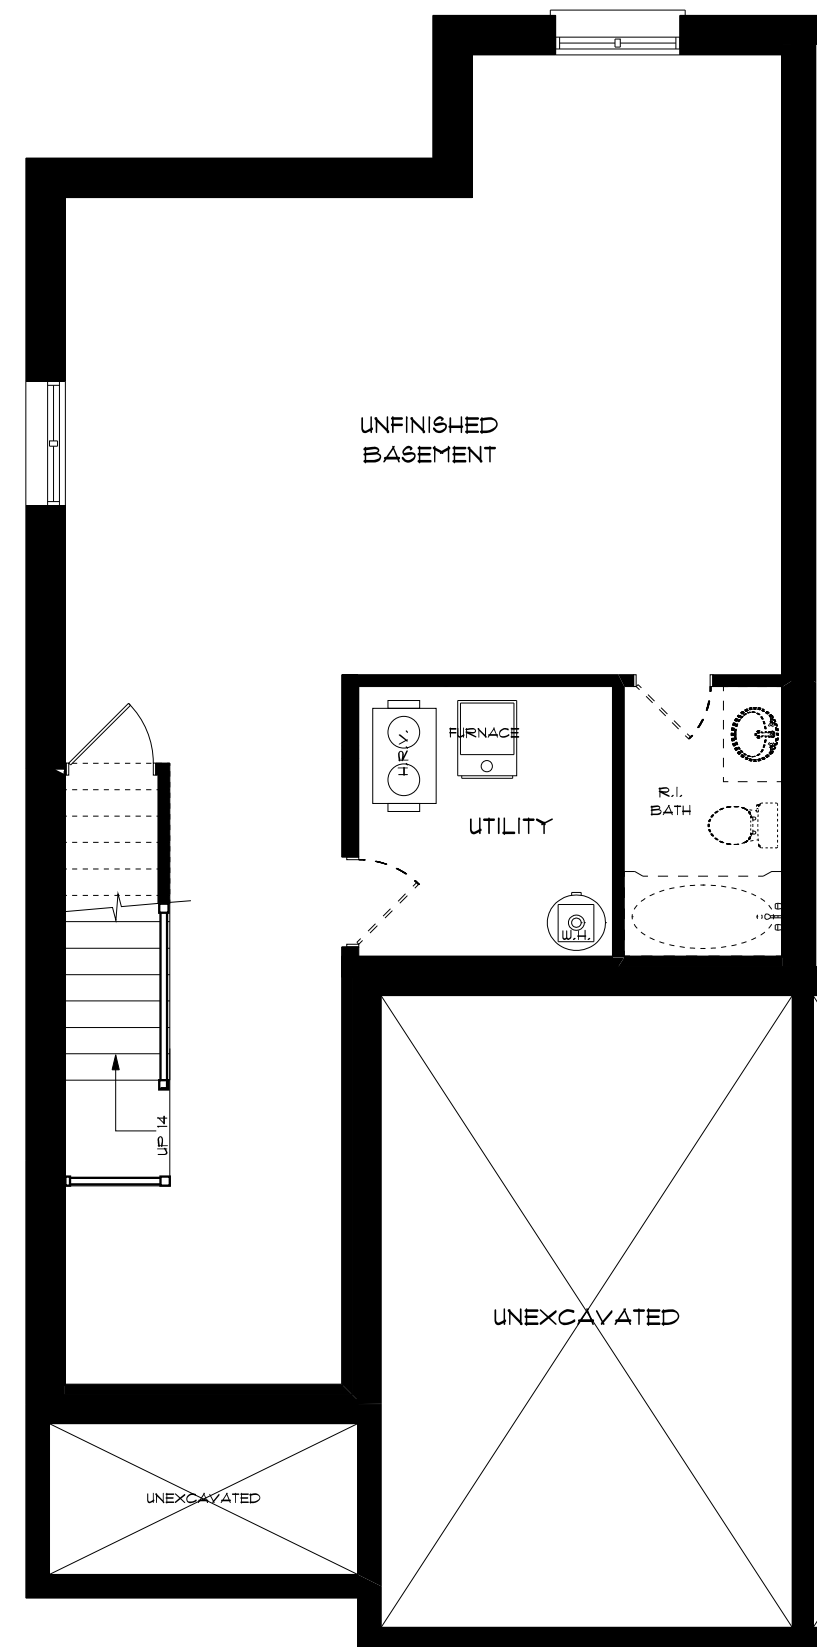

EAST STREET TOWNS UNIT 1

1,600 ft²
TOWNHOUSE
3 BDR 3 BATH

▲ SECOND FLOOR

▲ MAIN FLOOR

▲ BASEMENT

MORE SIMCOE HOMES HERE

EAST STREET TOWNS UNIT 2

1,600 ft²
TOWNHOUSE
3 B 3

▲ SECOND FLOOR

▲ MAIN FLOOR

▲ BASEMENT

MORE SIMCOE HOMES HERE

EAST STREET TOWNS UNIT 3

1,600 ft²
TOWNHOUSE
3 3

▲ SECOND FLOOR

▲ MAIN FLOOR

▲ BASEMENT

MORE SIMCOE HOMES HERE