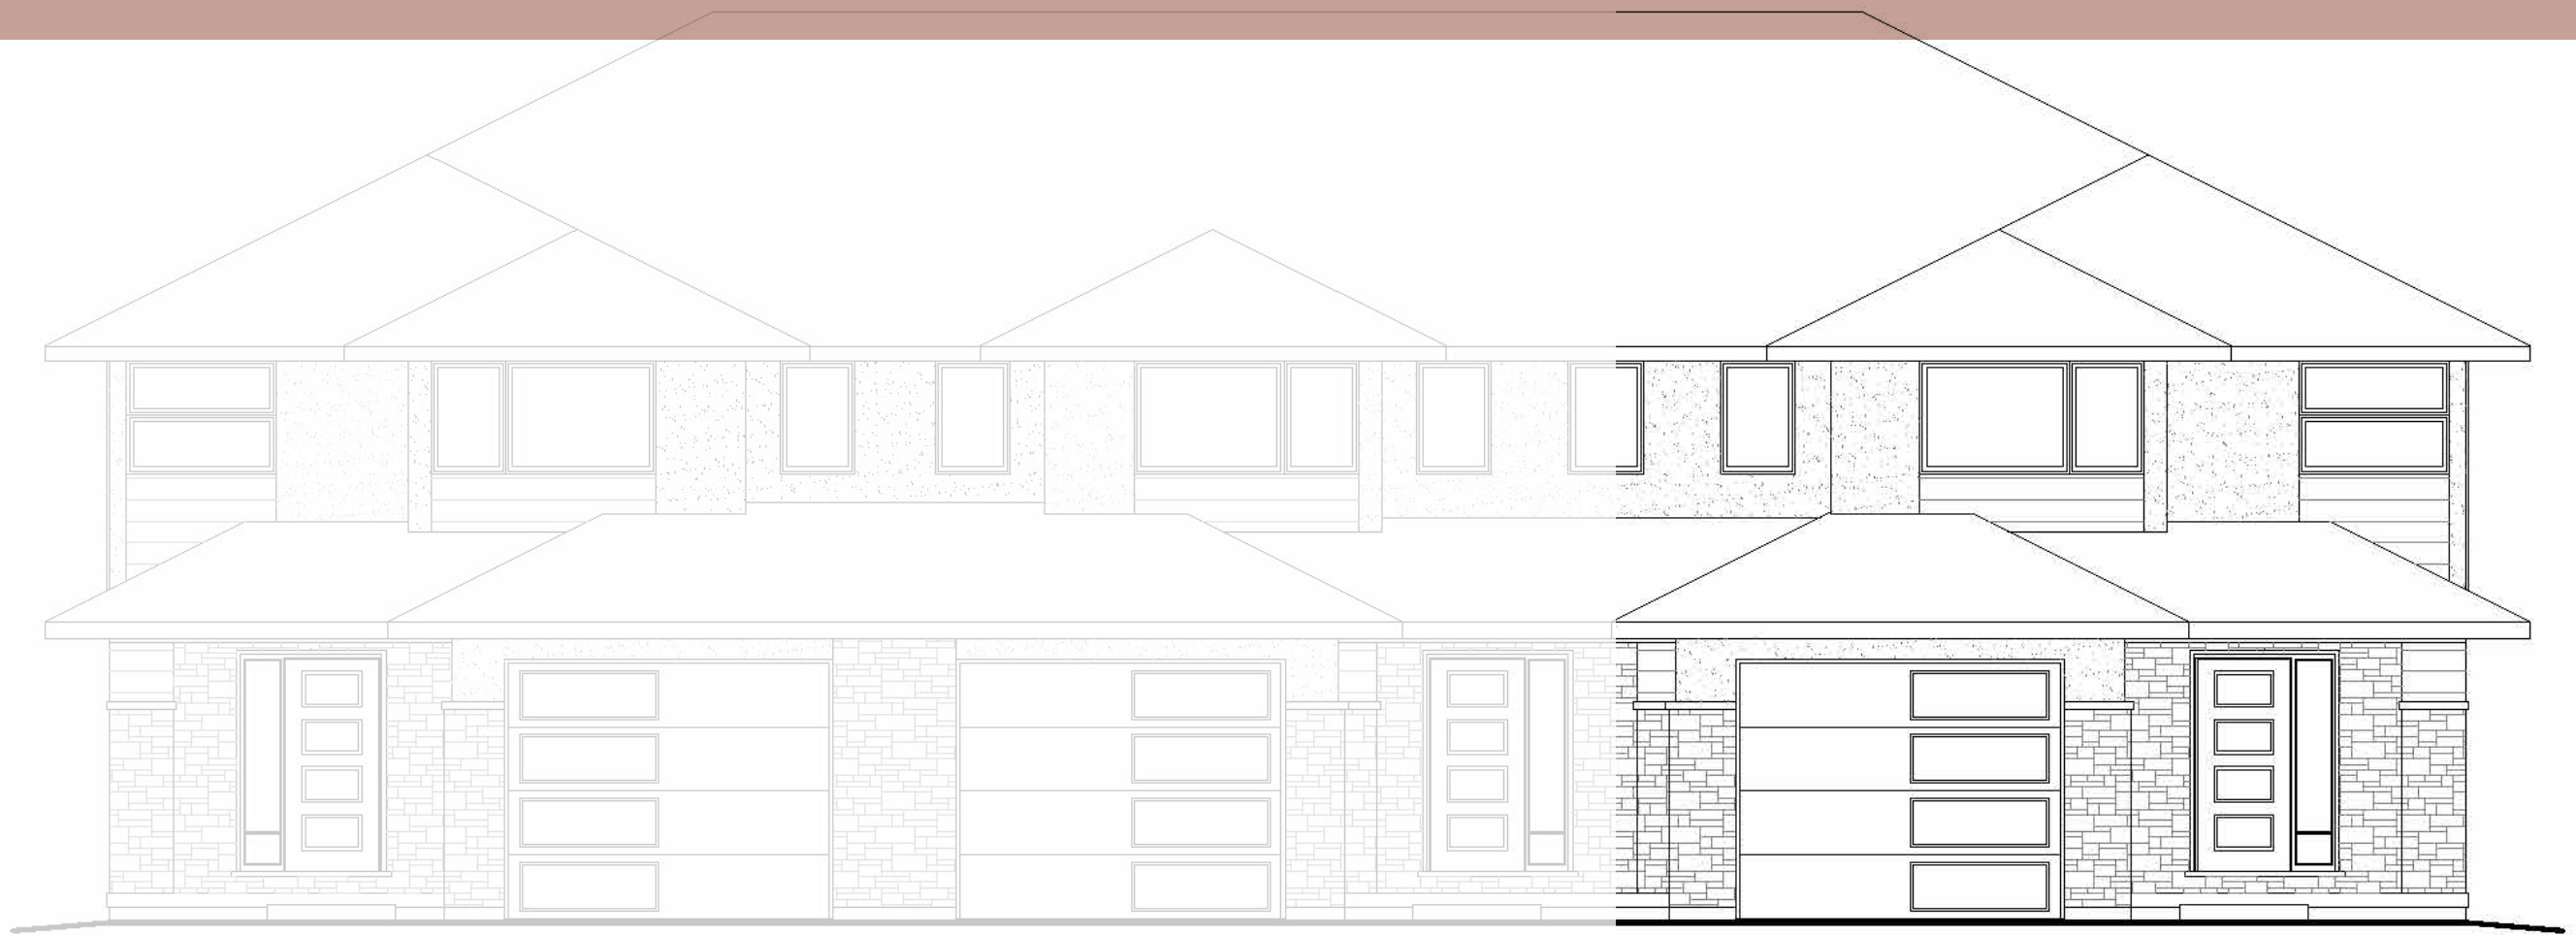

EAST STREET TOWNS UNIT 1

1,600 ft²
TOWNHOUSE
3 BDR 3 BATH

▲ SECOND FLOOR

▲ MAIN FLOOR

▲ BASEMENT

MORE SIMCOE HOMES HERE

EAST STREET TOWNS UNIT 2

1,600 ft²
TOWNHOUSE
3 B 3

▲ SECOND FLOOR

▲ MAIN FLOOR

▲ BASEMENT

MORE SIMCOE HOMES HERE

EAST STREET TOWNS UNIT 3

1,600 ft²
TOWNHOUSE
3 3

▲ SECOND FLOOR

▲ MAIN FLOOR

▲ BASEMENT

MORE SIMCOE HOMES HERE