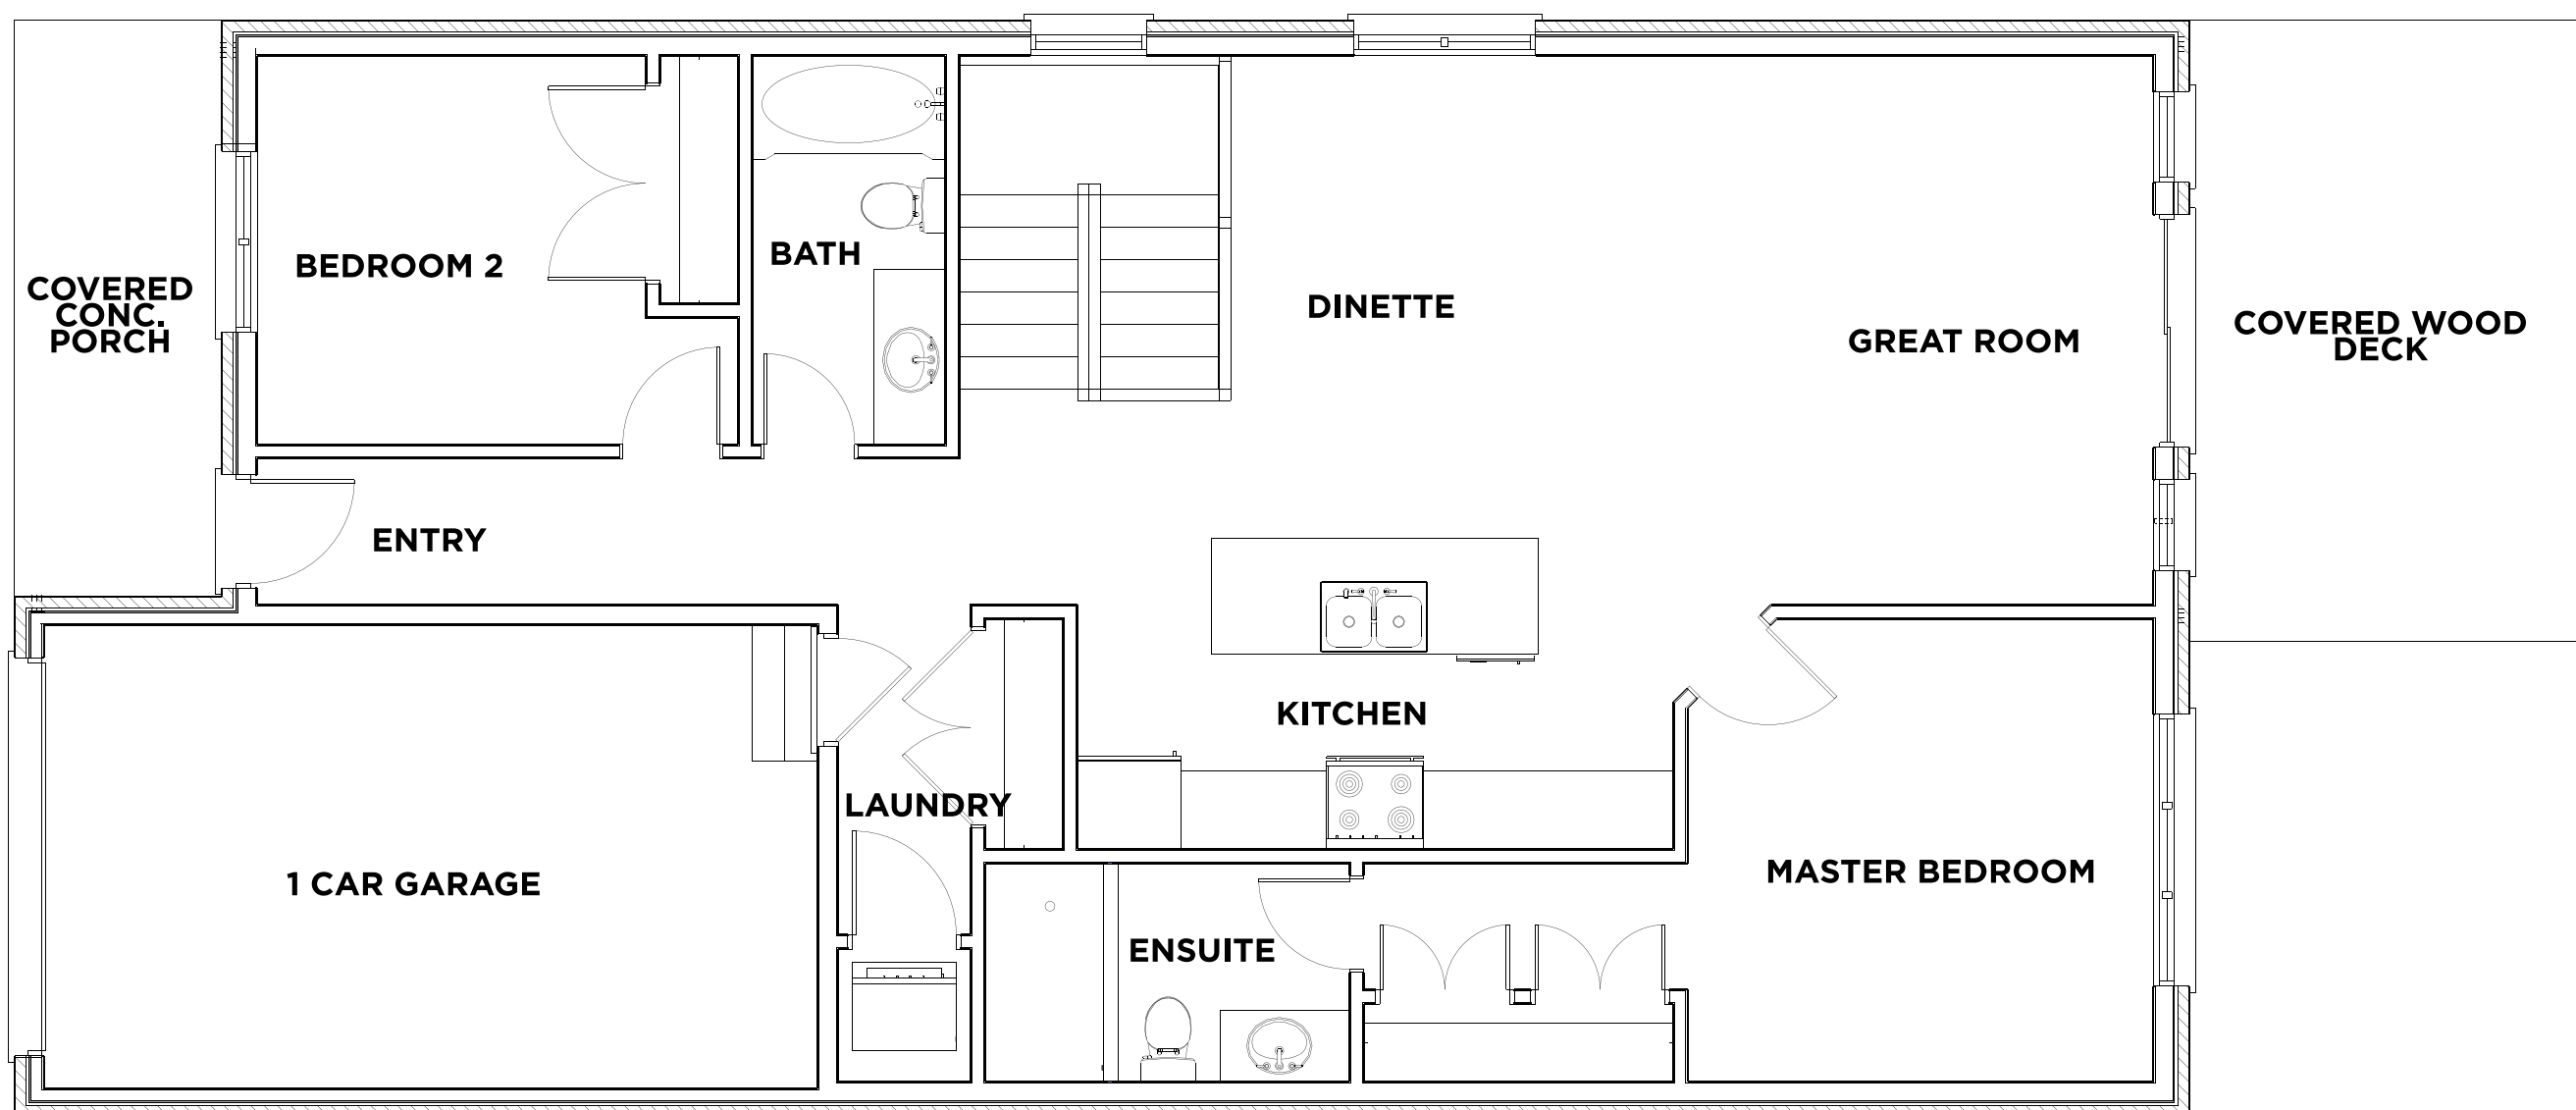

THE JEFFERY

1,237 ft²
BUNGALOW

2 2

MORE JARVIS HOMES HERE