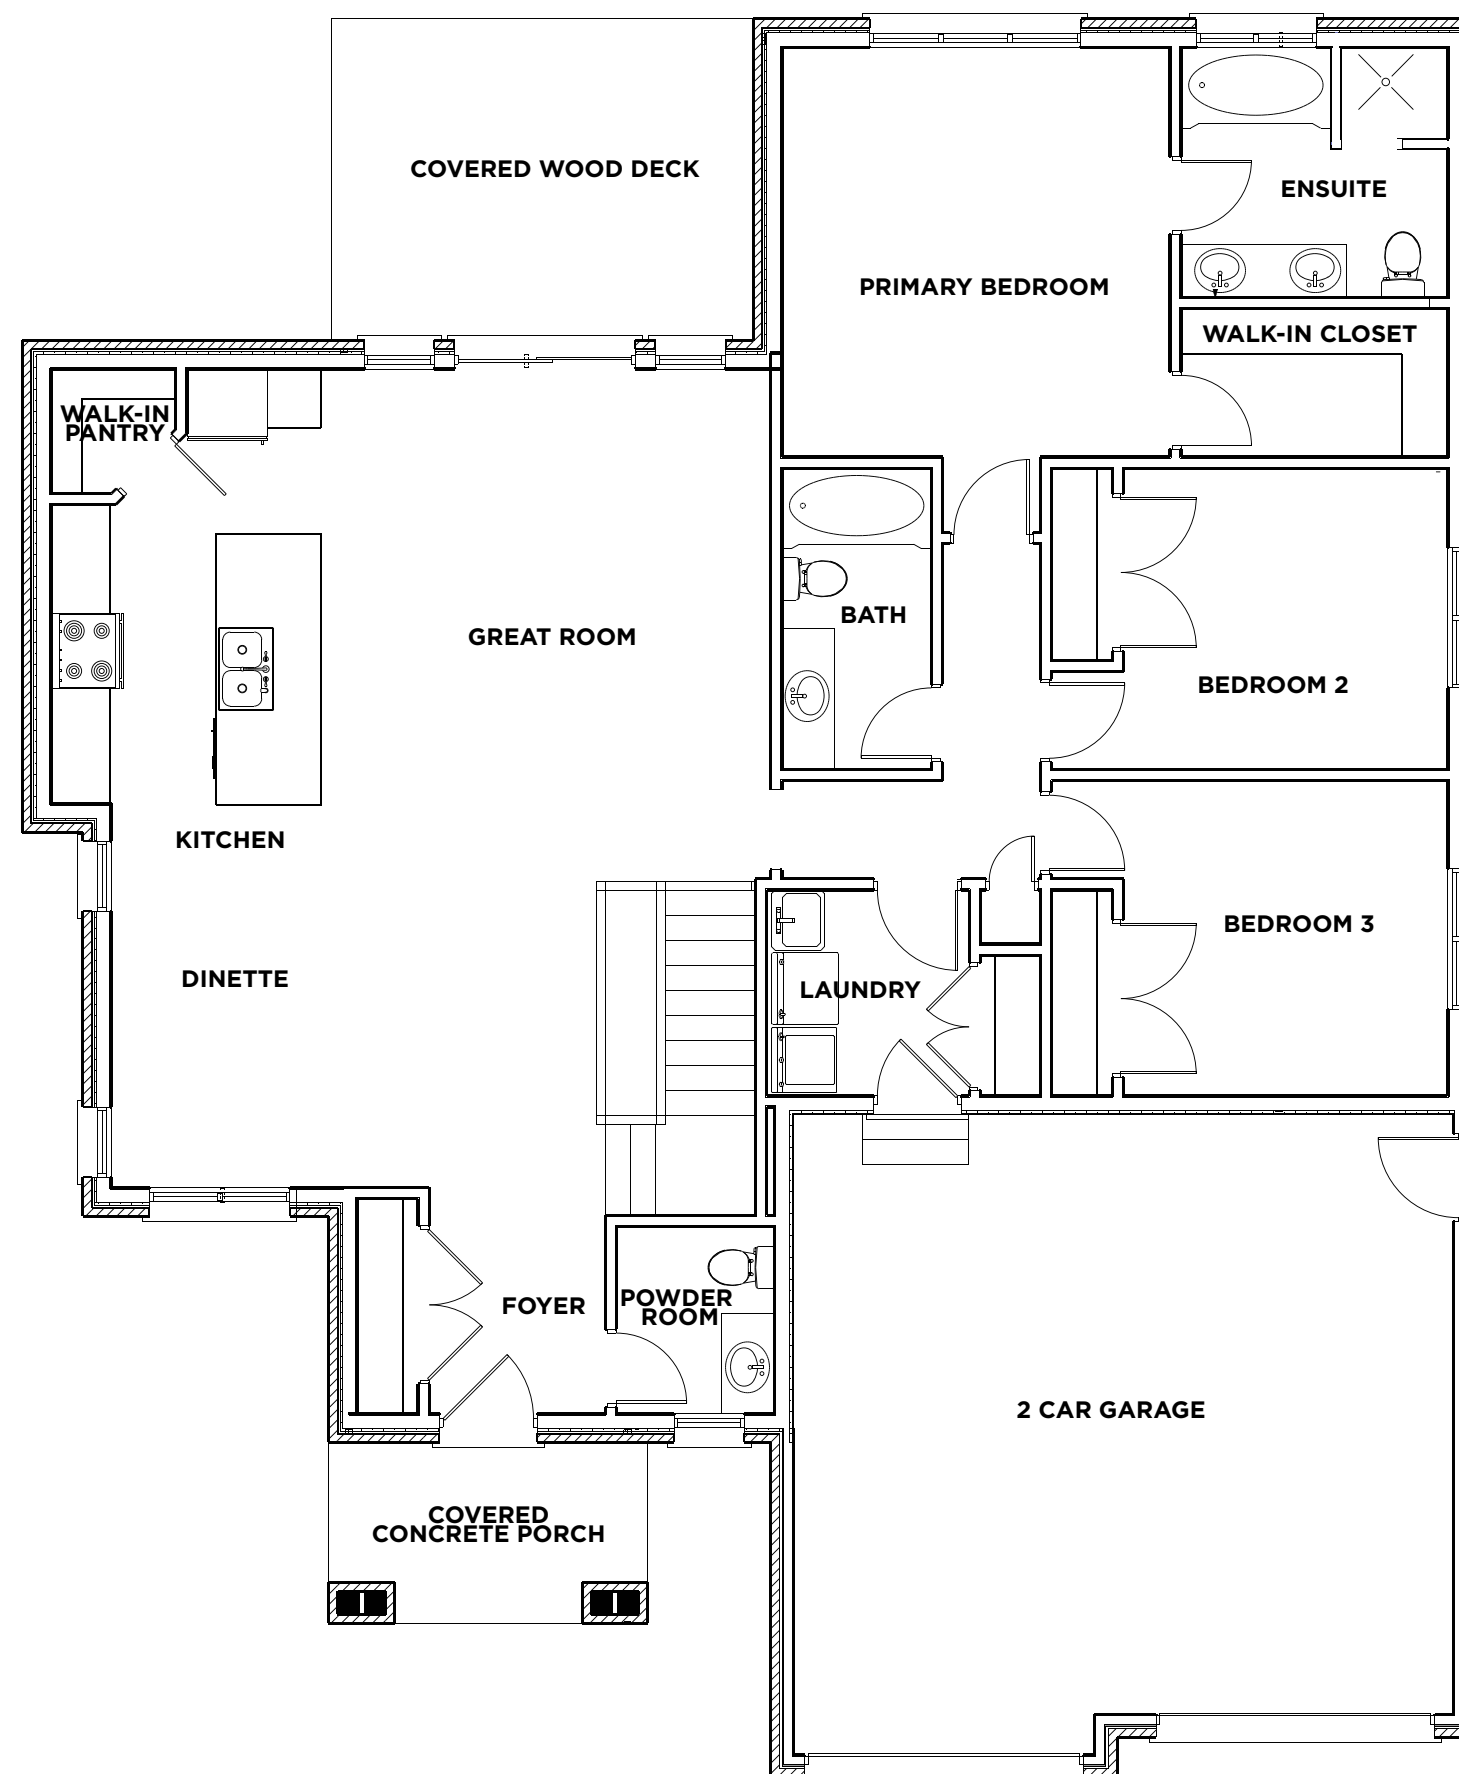

THE BARBARA

1,660 ft²
BUNGALOW

3 3

MORE JARVIS HOMES HERE