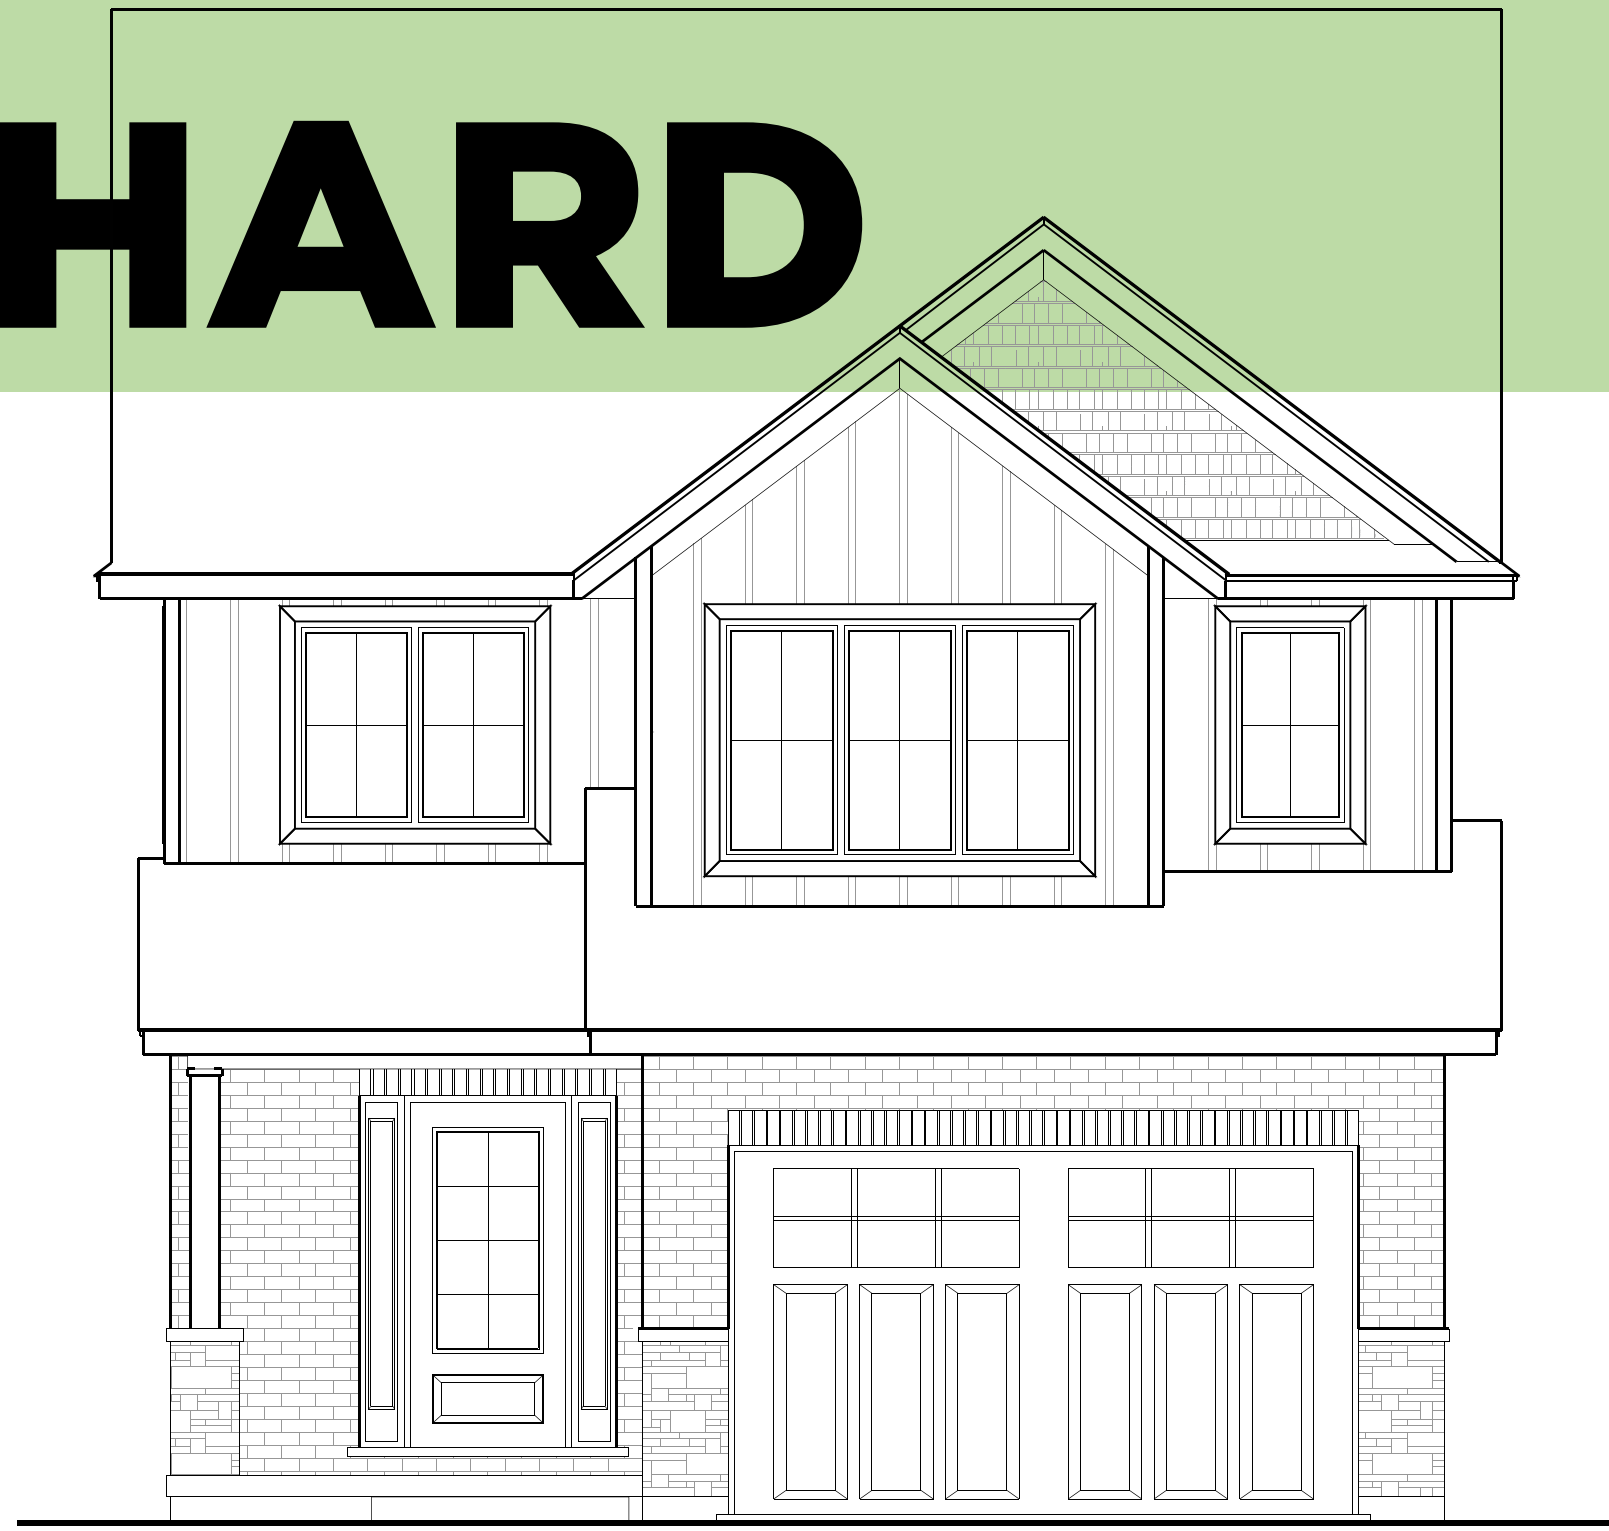

THE RICHARD

2,033 ft²
TWO-STORY

4 3

MAIN FLOOR

SECOND FLOOR

MORE JARVIS HOMES HERE