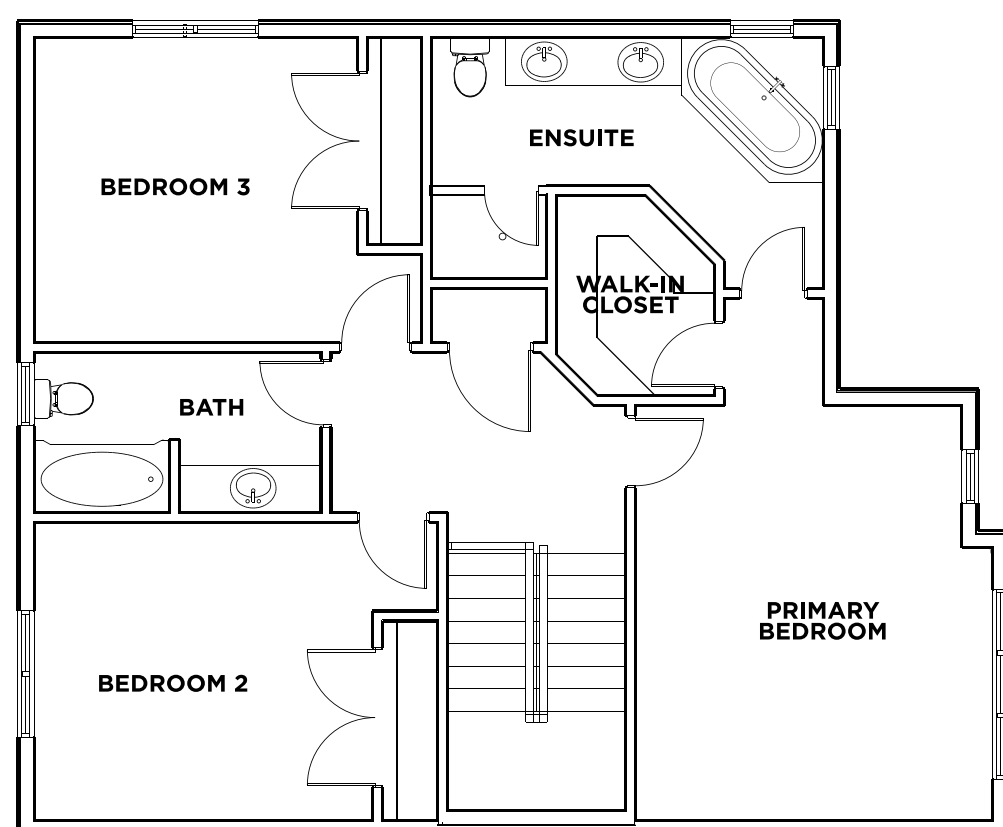

THE MURTIN

1,989 ft²
TWO-STORY

3 3

MAIN FLOOR

SECOND FLOOR

[MORE JARVIS HOMES HERE](#)