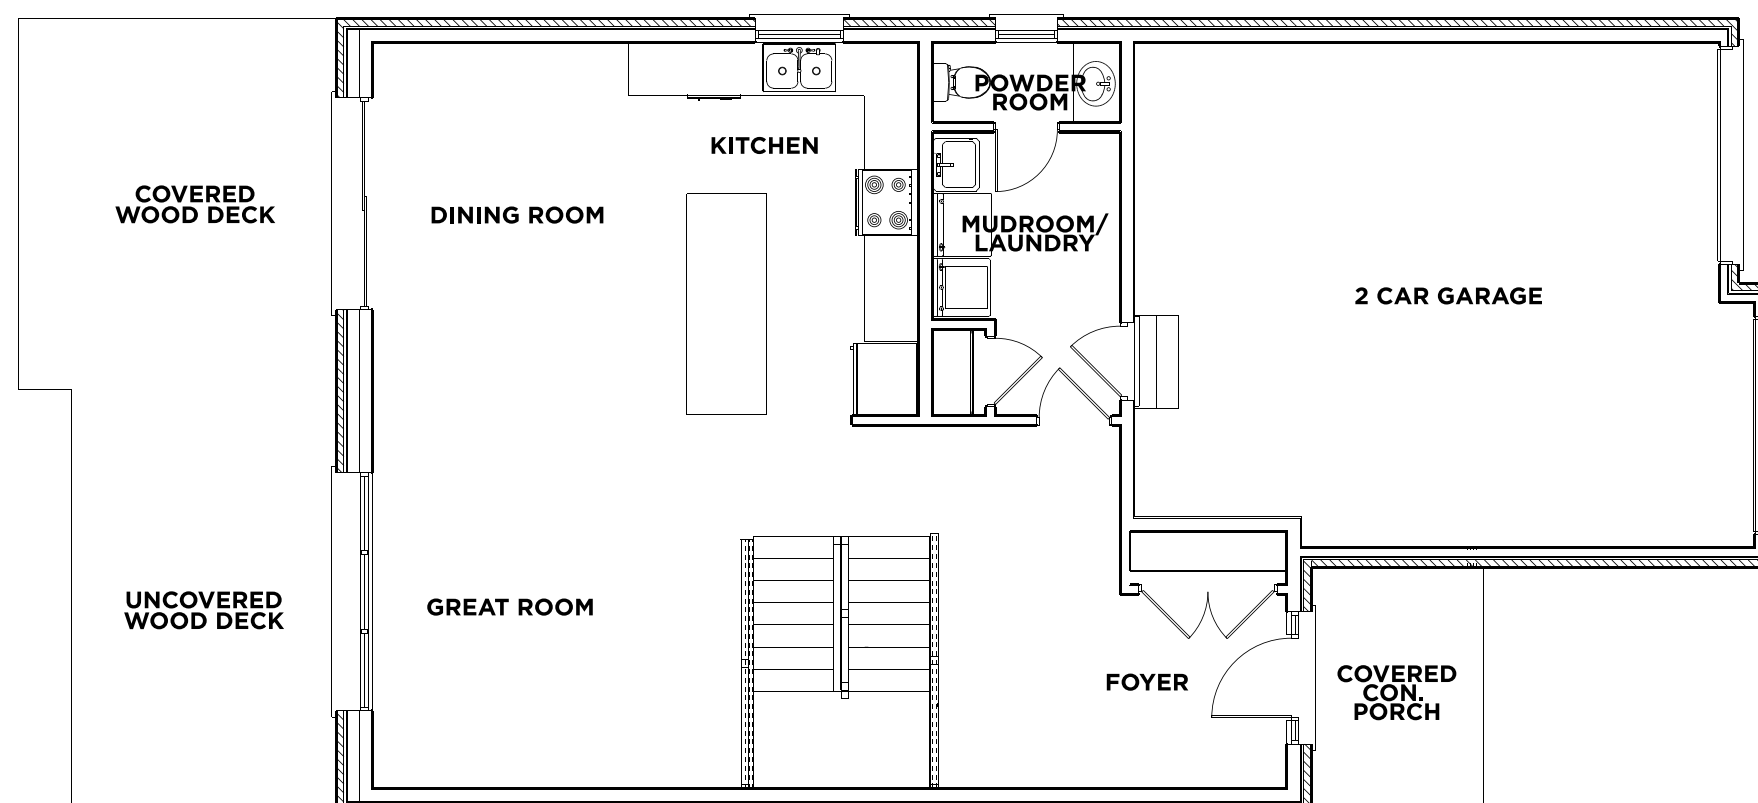

THE MURTIN

1,989 ft²
TWO-STORY

3 3

MAIN FLOOR

SECOND FLOOR

[MORE JARVIS HOMES HERE](#)