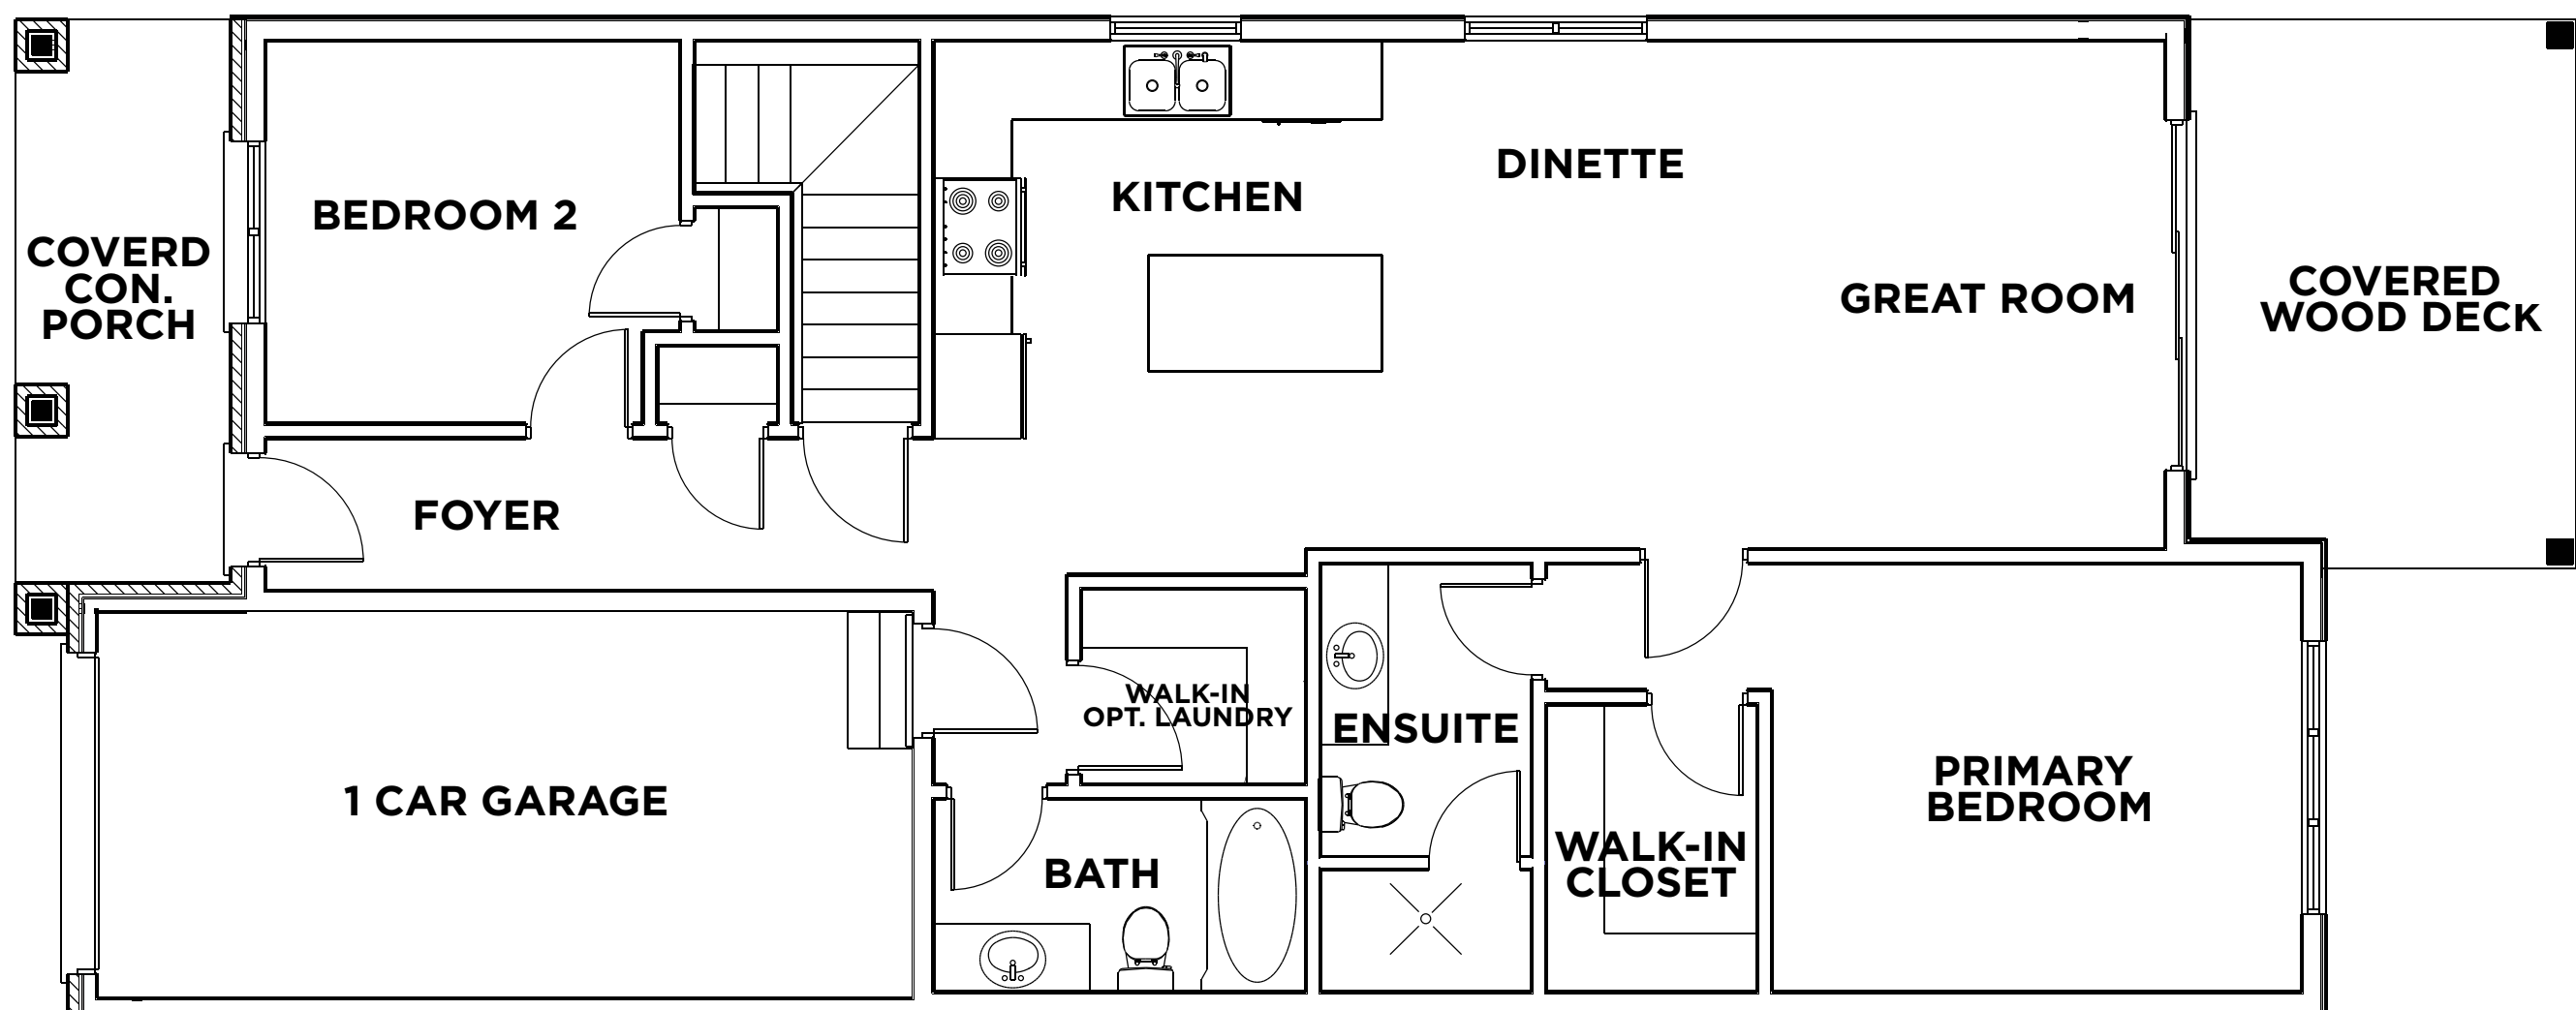

THE LILY

1,141 ft²
BUNGALOW

2 2

[MORE JARVIS HOMES HERE](#)