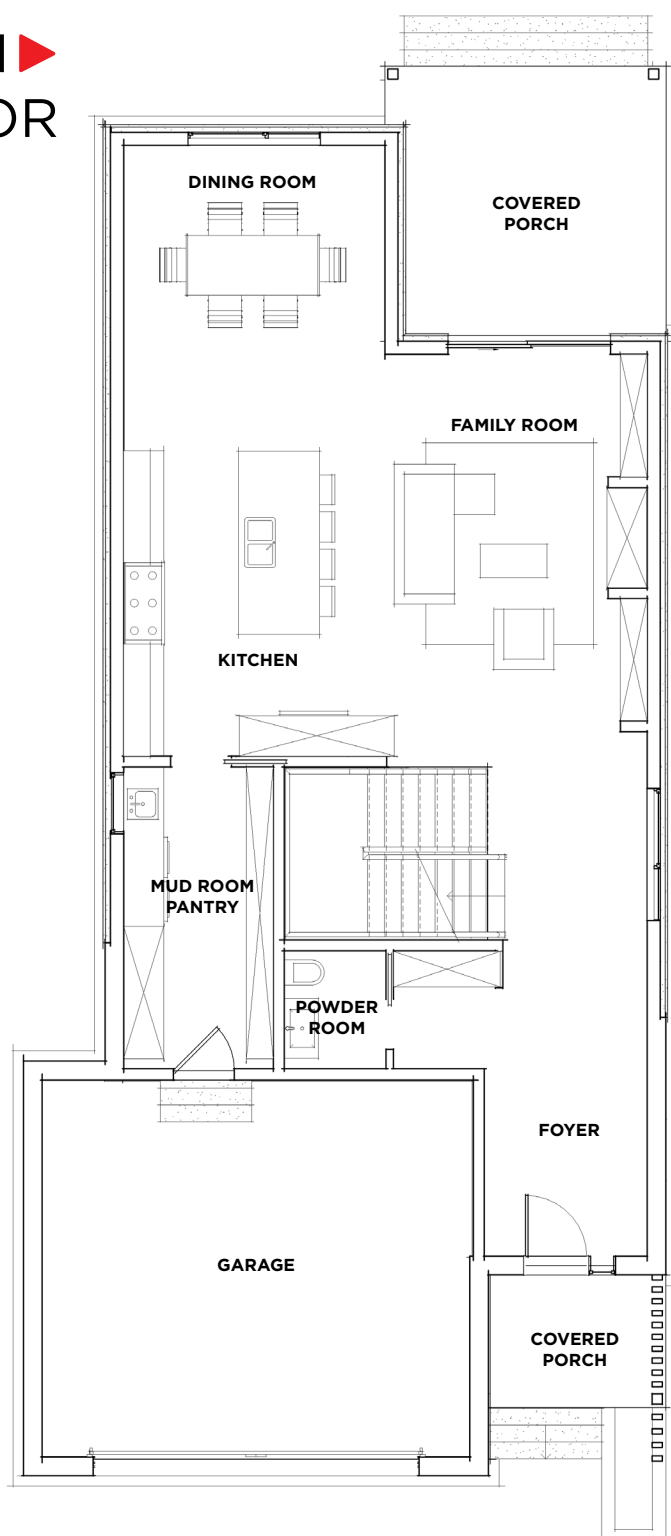

THE
DEDRICK

2,492 ft²
TWO-STORY

3 2.5

MAIN FLOOR

SECOND FLOOR